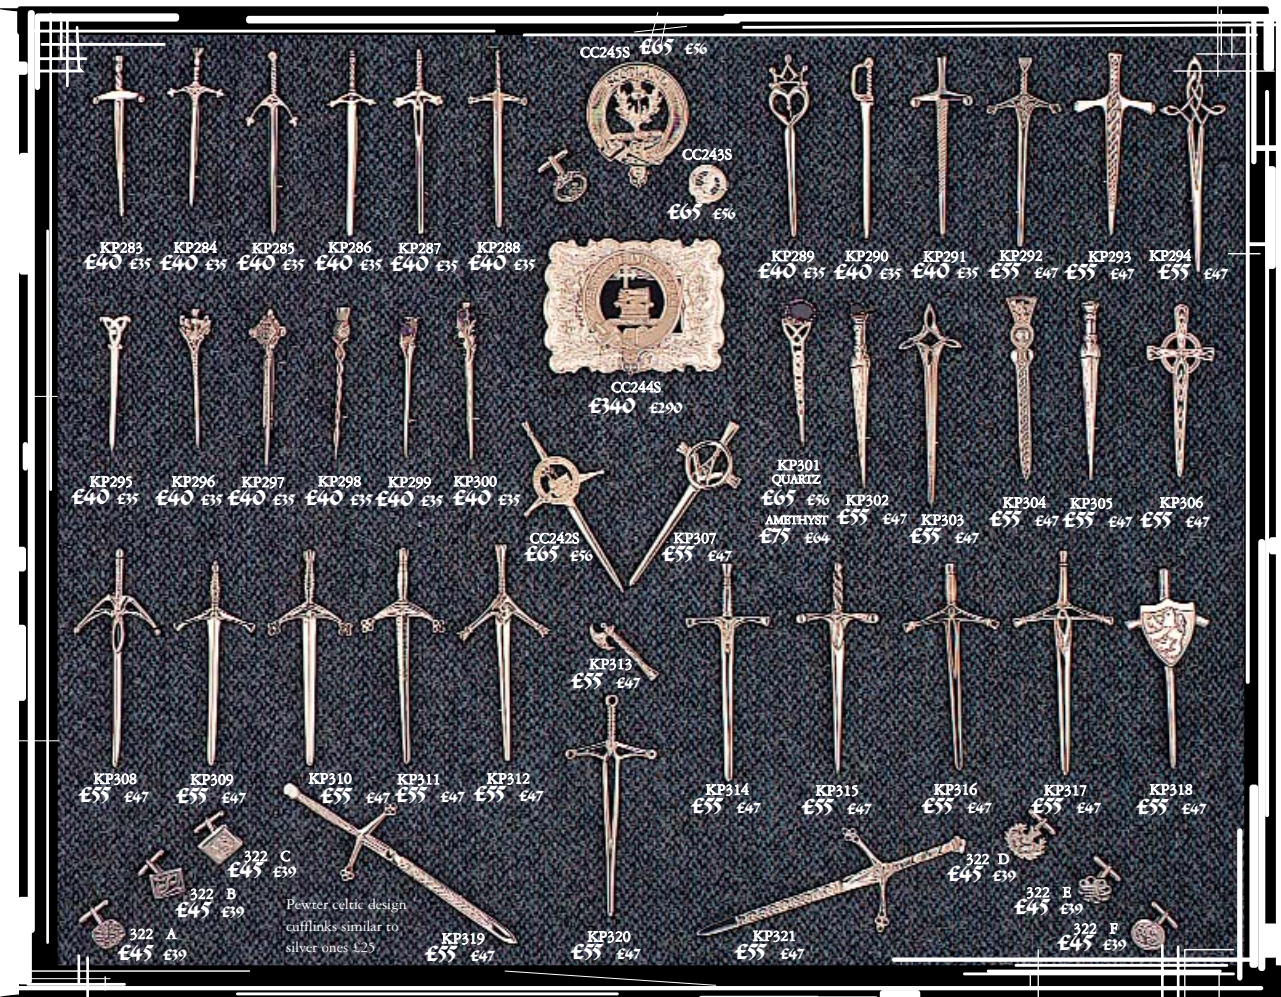

# KILT PINS

Palladium Plated \*gilt option +£5

## Kilt Pins *Prine Feileadh Beag*

We have a large range of kilt pins available, in solid silver or palladium plated. They are available in Claymore and Celtic designs including some with stone tops. Clan crest kilt pins are available for most clans.

KP161  
Any Clan Crest

To see all clan crests go to [www.kiltmakers.com/clancrests](http://www.kiltmakers.com/clancrests)

Solid Silver